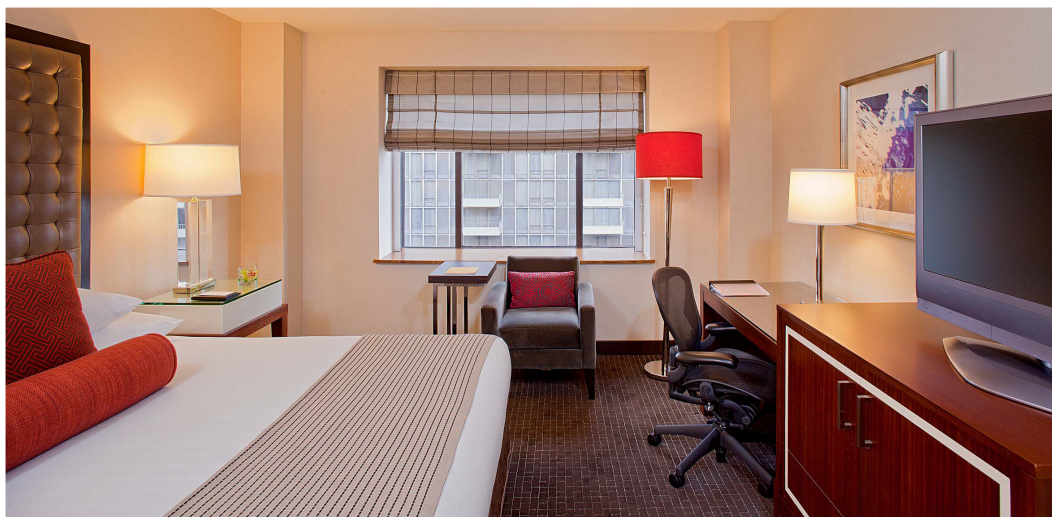

2012 AFCPE® Conference

November 14-16, 2012

Hyatt Regency St. Louis Riverfront
315 Chestnut Street
St. Louis, MO 63102

Single & Double Occupancy
\$159.00 per night

Triple Occupancy
\$179.00 per night

Quadruple Occupancy
\$189.00 per night